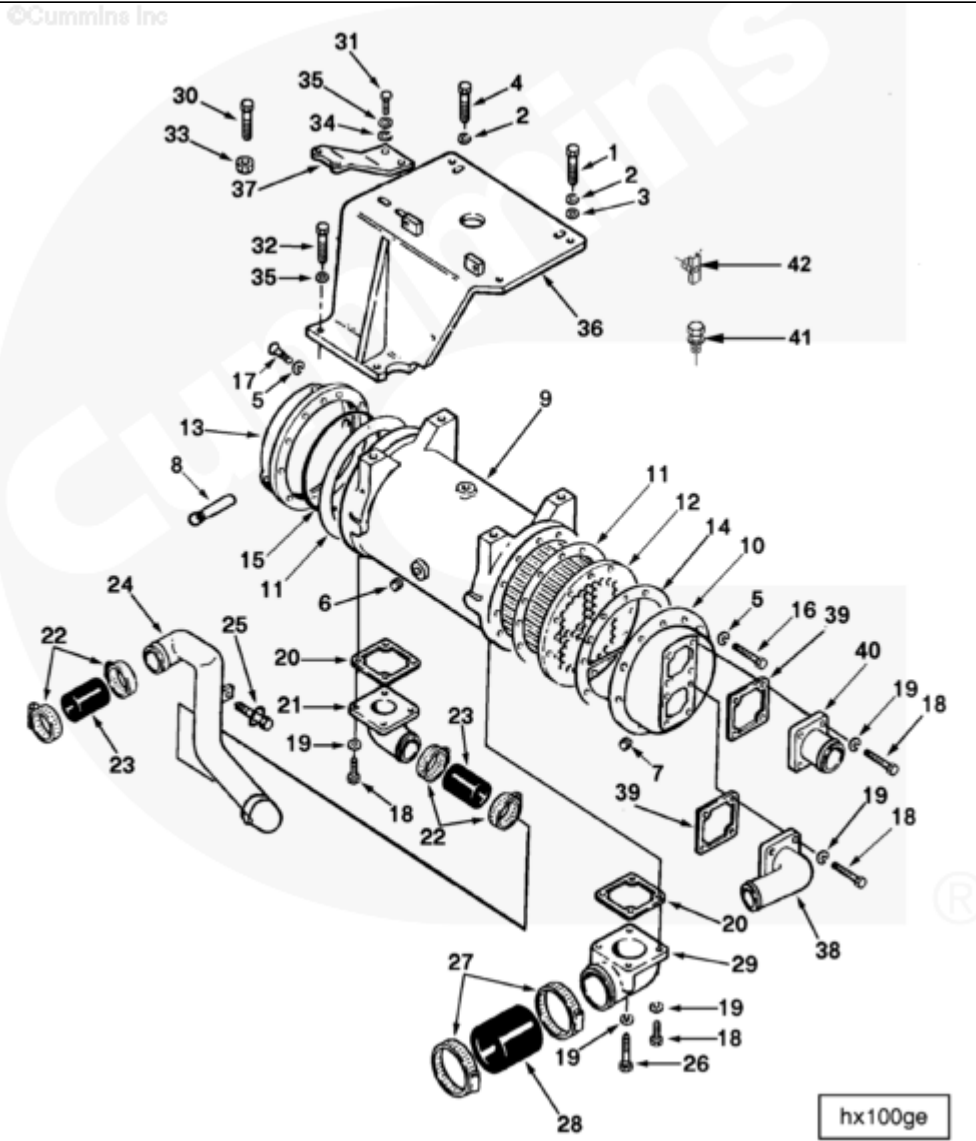

Parts Catalog - Option Detail

Electronic Parts Catalog - Option Detail				
Option	Group	Graphic	Film Card	Date
HX1133	08.10	hx100ge	F	15-JAN-95
Engines	NH/NT 855, NT495, NT743, NTA855 N106